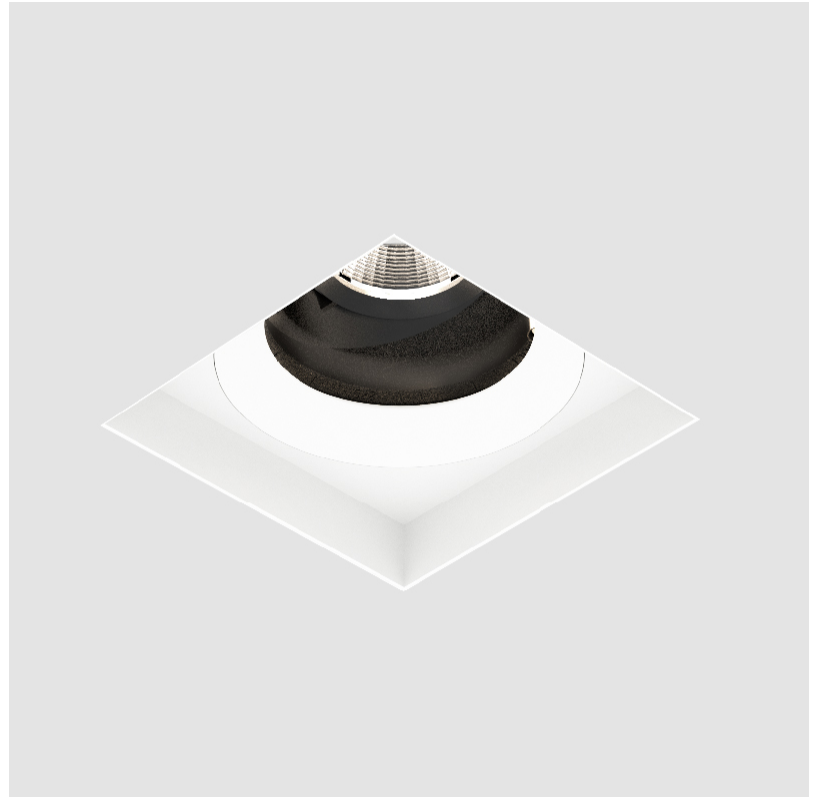

ELECTRICAL

Lamp Type: LED (Zhaga Standard)
Input Wattage (W): 16.5
Total Output Wattage (W): 14.7
Dimming: Dali Dimming
Driver Included: No
Driver Location: Recessed Housing
Driver Type: Constant Current - 120Vac
Driver Class: Class 2
Housing: See Components
Input Voltage (V): 120
Constant Current (MA): 350

LED

Number of LEDs: 1
Max. Delivered Lumen (lm): 770
Nominal Lumen (lm): 1140
CRI: >90 CRI
Lamp Life (hrs): 50000
Upon Request: RGB-W Tunable White Special Color Temperature Special LED

OPTICAL

Reflector°: 20 / 40 / 60
Adjustability: Rotational 355°; Tilt 30°
Upon Request: Special Beam Angles

RATINGS AND CERTIFICATIONS

Certified By: Certified for North American Standards
Zaneen Lighting Inc. © 2024, P.O. Box 3387, Farm 247-9319, www.zaneen.com

For international specifications by adding 'INT' at the end of the existing Model #. For assistance on 'custom' specifications, contact zteam@zaneen.com. In a constant effort to supply the best product, we reserve the right to change specifications or materials without notice. The most recent specification sheets are found at zaneen.com