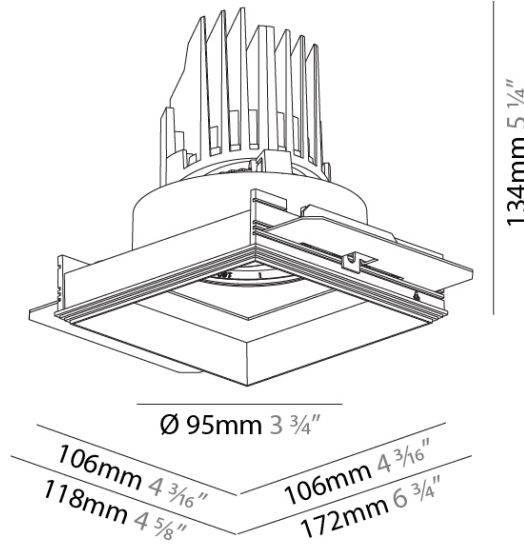

ELECTRICAL
Lamp Type: LED (Zhaga Standard)
Input Wattage (W): 13.2 / 16.5
Total Output Wattage (W): 12.1 / 14.7
Dimming: Tri-Mode (Non-Dimming and Phase Dimming (120Vac only) and 0-10V Dimming)
Driver Included: No
Driver Location: Recessed Housing
Driver Type: Constant Current - Universal
Driver Class: Class 2
Housing: See components
Input Voltage (V): 120 - 277
Constant Current (MA): 350

LED
Number of LEDs: 1
Color Temperature (°K): 2700 / 3000 / 3500 / 4000
Max. Delivered Lumen (lm): 850 / 950 / 1019 / 1040
Nominal Lumen (lm): 960 / 1070 / 1156 / 1180
CRI: >90 CRI
Efficiency (%): 88.5
Lamp Life (hrs): 50000
Upon Request: RGB-W Tunable White Special Color Temperature Special LED

OPTICAL
Reflector: 10
Adjustability: Rotational 355°; Tilt 30°
Upon Request: Special Beam Angles

RATINGS AND CERTIFICATIONS
© 2024 Zaneen LLC, 10000 88-3382, F 416-247-9319, www.zaneen.com

Available for international specifications by adding "INT" at the end of the existing Model #. For assistance on 'custom' specifications, contact zteam@zaneen.com.
Certified by: Certified for North American Standards
In a constant effort to supply the best product, we reserve the right to change specifications or materials without notice. The most recent specification sheets are found at zaneen.com
IP rating: IP20